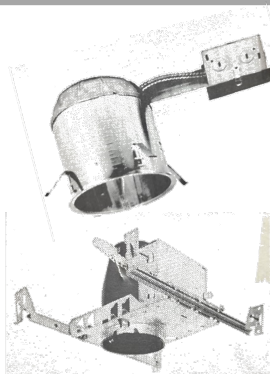

**CAMARILLO
ELECTRIC
SUPPLY**

September Specials

75W, 4 INCH SMOOTH RECESSED DOWN LIGHT LAMP

Dimmable

2700K Warm White | 4000k Cool White | 5000k Day Light

Sold in increments of 4

Reg. \$9.95ea **Sale \$6.00ea**

100W, 5 & 6 INCH SMOOTH RECESSED DOWN LIGHT

Dimmable

2700K Warm White | 4000k Cool White | 5000k Day Light

Sold in increments of 4

Reg. \$9.95ea **Sale \$7.00ea**

65W, 4 INCH SLIM RECESSED DOWN LIGHT WITH J-BOX

Dimmable - Canless

3000K Warm White | 4000k Cool White | 5000k Day Light

Sold in increments of 4

Reg. 15.00ea **Sale \$12.00ea**

75W, 6 INCH SLIM RECESSED DOWN LIGHT WITH J-BOX

Dimmable - Canless

3000K Warm White | 4000k Cool White | 5000k Day Light

Sold in increments of 4

Reg. \$15.00ea **Sale \$13.00ea**

LED RECESSED LIGHT KIT 4" OR 6" REMODEL/NEW CONSTRUCTION

Includes recessed housing and light trim.

Reg. \$18.95ea **Sale \$14.00ea**

1365 DEL NORTE RD. CAMARILLO, CA 93010 | 805-603-1814